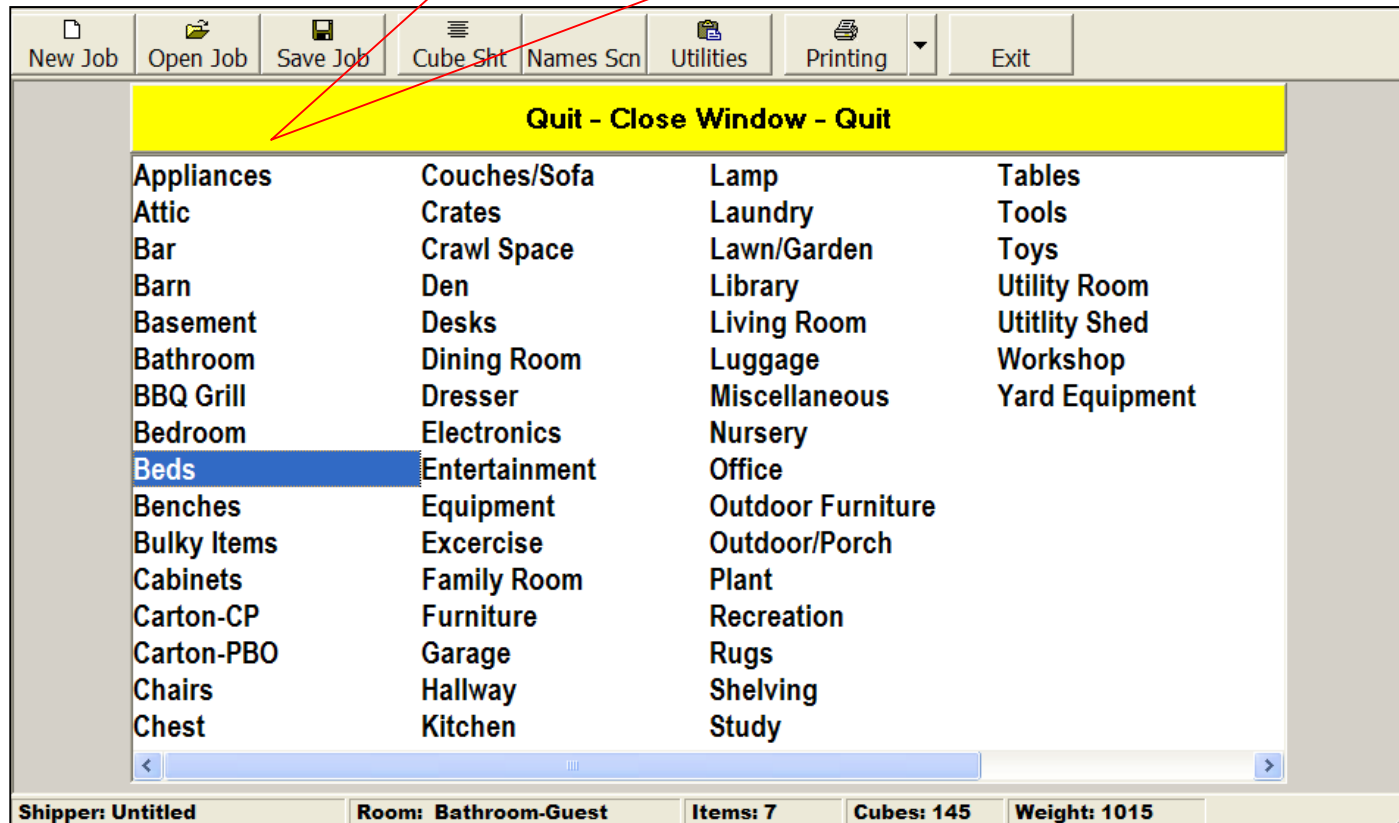

Note – The Selection Item List will display according the the Category selected.

Toggle NotMvg On	Room - ZOOM	Category - ZOOM	Item List - ZOOM	Room Cube List - ZOOM
	Attic	Appliances	Basinette 5	1 Basket (Clothes) 5
PBO List	Backyard	Attic	Bed, Bunk (set of 2) 70	2 Bathinette 5
CP List	Barn	Bar	Bed, Bunk Ladder 2	1 Bed, Bunk (set of 2) 70
	Basement	Barn	Bed, Day 30	1 Bed, Day 30
Add Custom Item	Bathroom-Guest	Basement	Bed, Footboard 5	1 Bed Headboard 10
Find Item	Bathroom-Main	Bathroom	Bed, Full/Dbl. 60	1 Bed, Rollaway 20
Rename Current Rm	Bathroom-Master	BBQ Grill	Bed, Headboard 10	
Room Notes	Bathroom-Powder	Bedroom	Bed, King Size 70	
	Bedroom-#1	Beds	Bed, Metal Frame 5	
Show PBO/CP	Bedroom-#2	Benches	Bed, Queen 65	
Show NotMvg	Bedroom-#3	Bulky Items	Bed, Rollaway 20	
Quick View	Bedroom-#4	Cabinets	Bed, Sngl/Holywd 40	
	Bedroom-#5	Carton-CP	Bed, Water 10	
	Bedroom-Guest	Carton-PBO	Bed, Waterbed Bas 10	
	Bedroom-Master	Chairs	Bed, Youth 30	
	Bedroom-Nursery	Chest	Canopy Frame 2	
	Breakfast Room	Couches/Sofa	Cot, Folding 10	
	Bulky Items	Crates	Crib, Baby 10	
			Crib, Portable 6	

Note – The "ZOOM" button. See the Next page.

Note – Current Room Name and item count.

When you "TAP" any item once, a beep will sound indicating the item was added to your "Room List".

Note – Your "Room List" of all items selected/assigned. DOUBLE CLICK and item to Edit Name/Cube/Quantity

List “ZOOM” Utility

Click Here to Close the “ZOOM” or
Click any item on the list.

This “ZOOM” is a helpful aid. The “complete list” is expanded to the size of the entire computer screen for easy selection.