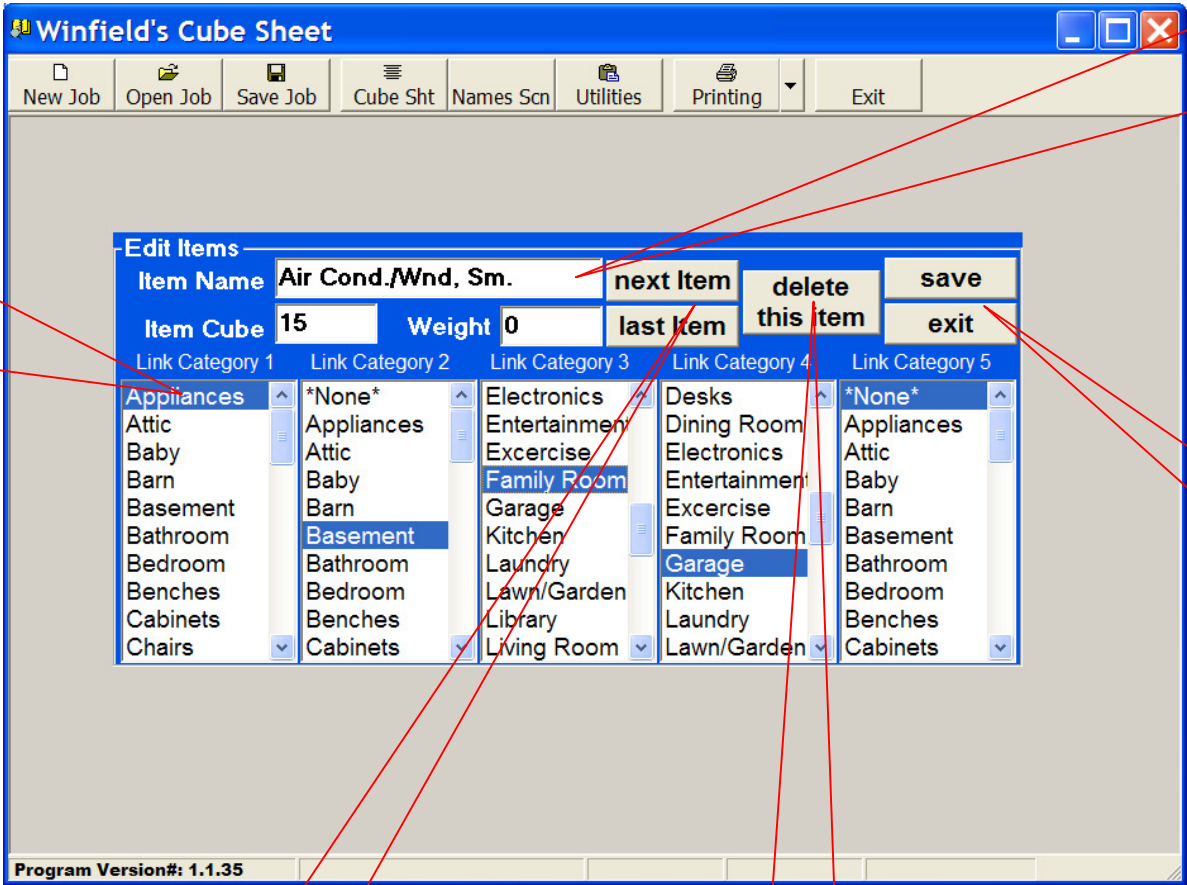

Utility Screen - Items

Click Here
to Edit
Cube Items

Click Here to Add new Cube Items

Select Item and Click Here to Edit Cube Item

Edit / Add Cube Sheet Item

Select up to 5 Categories for the New or Edited Cube Sheet Item

Change the Description & cube size of the Cube Sheet Item here

Save and Exit Edit Screen

Toggle to Next/Last cube item for editing

Delete Cube Items here