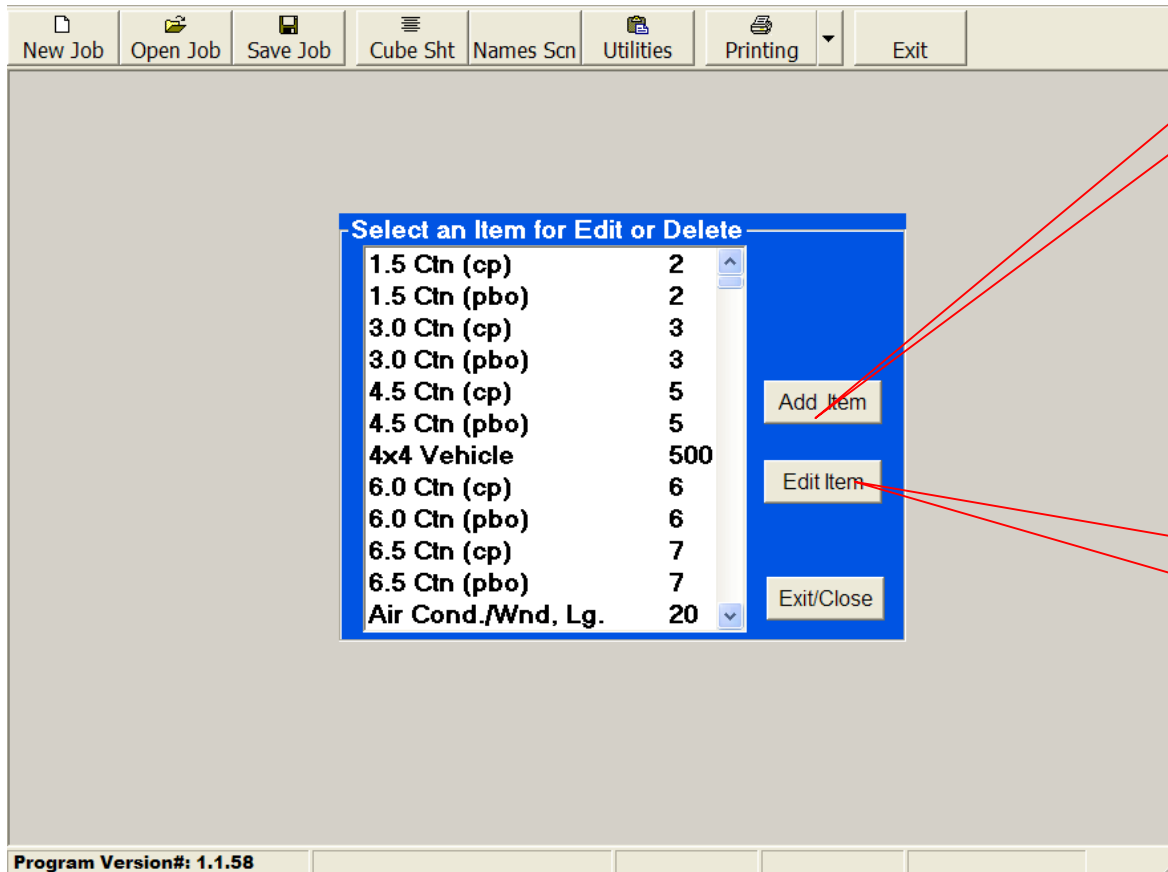

Utility Screen - Items

Click Here
to Edit
Cube Items

Click Here to Add new Cube Items

Select Item and Click Here to Edit Cube Item

Edit / Add Cube Sheet Item

Select up to 5 Categories for the New or Edited Cube Sheet Item

Change the Description & cube size of the Cube Sheet Item here

Save and Exit Edit Screen

Toggle to Next/Last cube item for editing

Delete Cube Items here