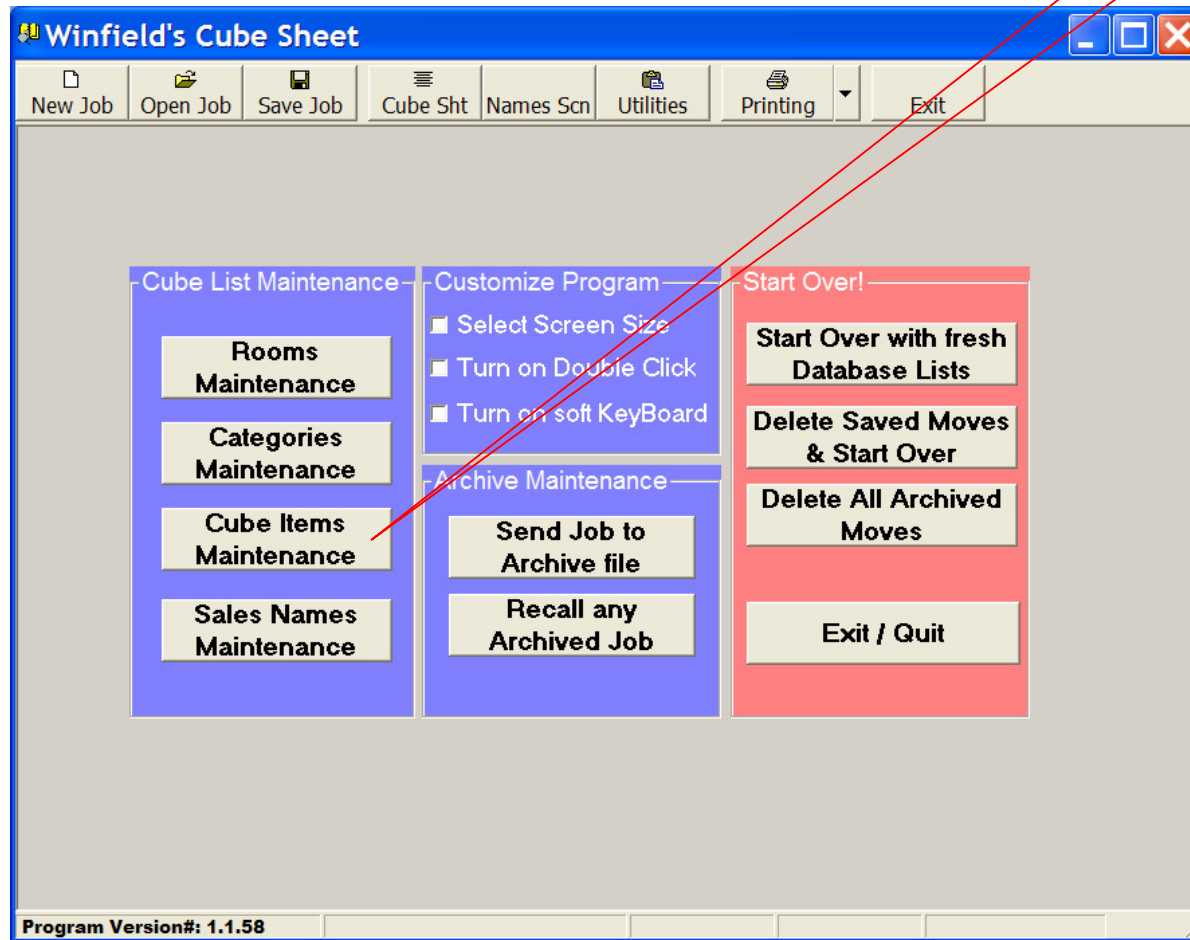

Utility Screen - Items

Click Here
to Edit
Cube Items

Click Here to Add new Cube Items

Select Item and Click Here to Edit Cube Item

Edit / Add Cube Sheet Item

Select up to 5 Categories for the New or Edited Cube Sheet Item