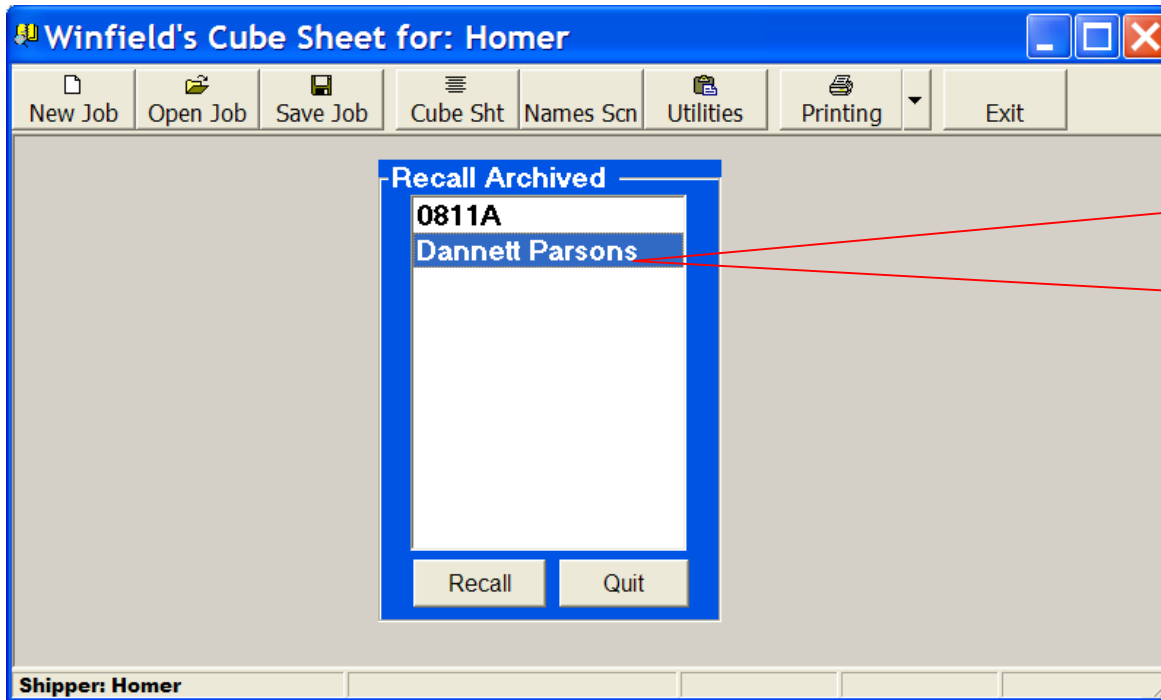

Utility Screen - UnArchive

Click Here
Recall any
Archived
Cube Sheet

Click Here to recall any archived Cube Sheet

Select the Shipment to send to the UnArchive file and Click on Recall

You will be notified when the process is complete