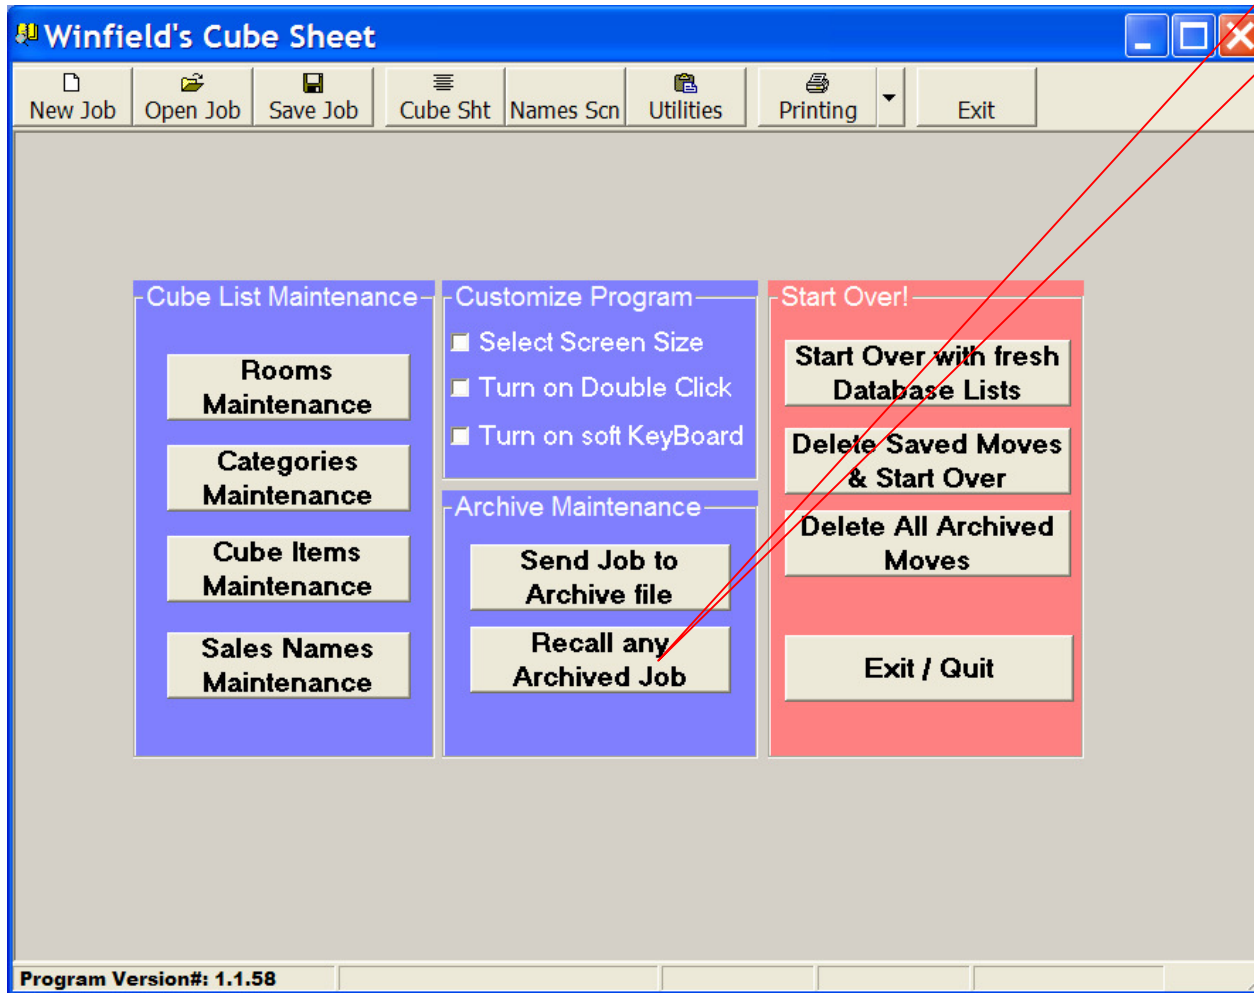

Utility Screen - UnArchive

Click Here
Recall any
Archived
Cube Sheet

Click Here to recall any archived Cube Sheet

Select the Shipment to send to the UnArchive file and Click on Recall

You will be notified when the process is complete